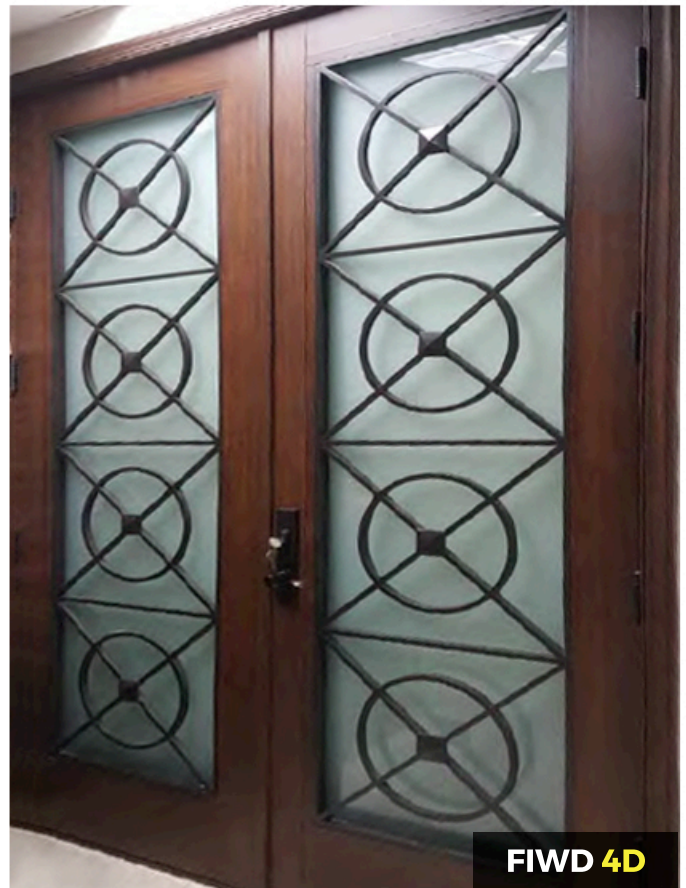

SOUTH FLORIDA'S PREFERRED IMPACT WINDOW & DOOR COMPANY

ALUMINUM MODERN

ENTRY DOORS CATALOG

1126 South Powerline Rd., Deerfield Beach, FL 33442 | (954) 822-0867 | FloridaImpact.com

CUSTOM ALUMINUM ENTRY DOORS

Available in: White, Bronze, & Wood Grain

CUSTOM ALUMINUM ENTRY DOORS

Available in: White, Bronze, & Wood Grain

CUSTOM ALUMINUM ENTRY DOORS

Available in: White, Bronze, & Wood Grain

CUSTOM ALUMINUM ENTRY DOORS

Available in: White, Bronze, & Wood Grain

CUSTOM ALUMINUM ENTRY DOORS

Available in: White, Bronze, & Wood Grain

HORIZONTAL LINES GLASS DESIGNS

FIWD 20D

FIWD 21D

FIWD 22D

Available in: White, Bronze, & Wood Grain

HORIZONTAL LINES GLASS DESIGNS

Available in: White, Bronze, & Wood Grain

PIVOT DOORS

Available in: White, Bronze, & Wood Grain

BI-FOLD DOORS (PATIO)

Available in: White, Bronze, & Wood Grain