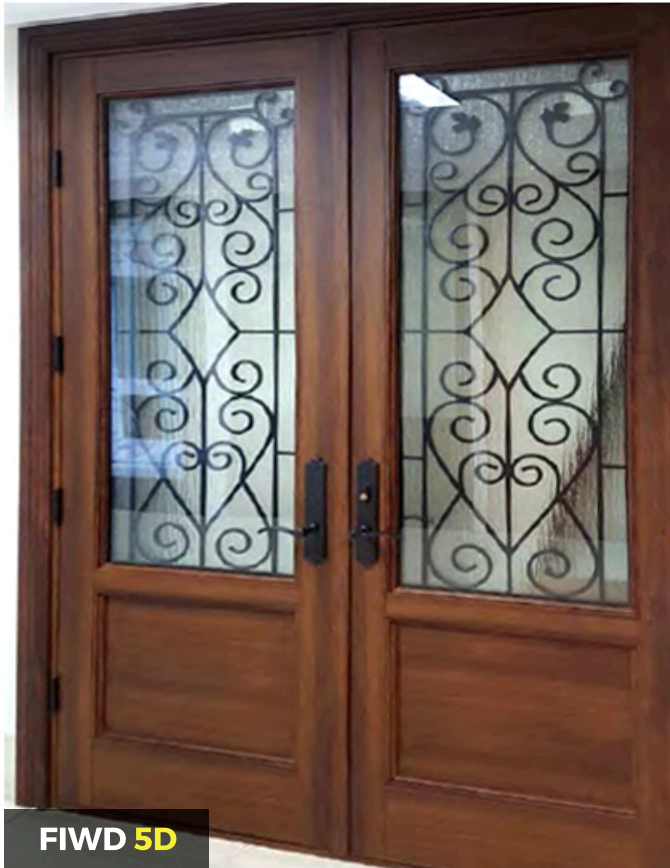

SOUTH FLORIDA'S PREFERRED IMPACT WINDOW & DOOR COMPANY

ALUMINUM MODERN

ENTRY DOORS CATALOG

1126 South Powerline Rd., Deerfield Beach, FL 33442 | (954) 822-0867 | FloridaImpact.com

CUSTOM ALUMINUM ENTRY DOORS

Available in: White, Bronze, & Wood Grain

CUSTOM ALUMINUM ENTRY DOORS

Available in: White, Bronze, & Wood Grain

CUSTOM ALUMINUM ENTRY DOORS

Available in: White, Bronze, & Wood Grain

CUSTOM ALUMINUM ENTRY DOORS

Available in: White, Bronze, & Wood Grain

CUSTOM ALUMINUM ENTRY DOORS

Available in: White, Bronze, & Wood Grain

HORIZONTAL LINES GLASS DESIGNS

FIWD 20D

FIWD 21D

FIWD 22D

Available in: White, Bronze, & Wood Grain