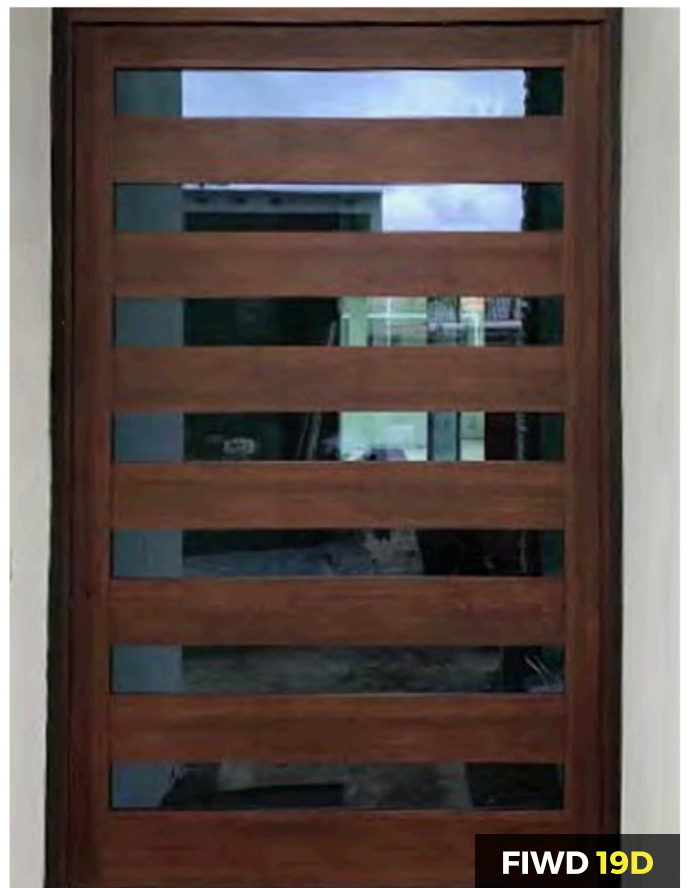

Available in: White, Bronze, & Wood Grain

CUSTOM ALUMINUM ENTRY DOORS

Available in: White, Bronze, & Wood Grain

CUSTOM ALUMINUM ENTRY DOORS

Available in: White, Bronze, & Wood Grain

CUSTOM ALUMINUM ENTRY DOORS

Available in: White, Bronze, & Wood Grain

CUSTOM ALUMINUM ENTRY DOORS

Available in: White, Bronze, & Wood Grain

HORIZONTAL LINES GLASS DESIGNS

FIWD 20D

FIWD 21D

FIWD 22D

Available in: White, Bronze, & Wood Grain

HORIZONTAL LINES GLASS DESIGNS

Available in: White, Bronze, & Wood Grain

PIVOT DOORS

Available in: White, Bronze, & Wood Grain

BI-FOLD DOORS (PATIO)

Available in: White, Bronze, & Wood Grain